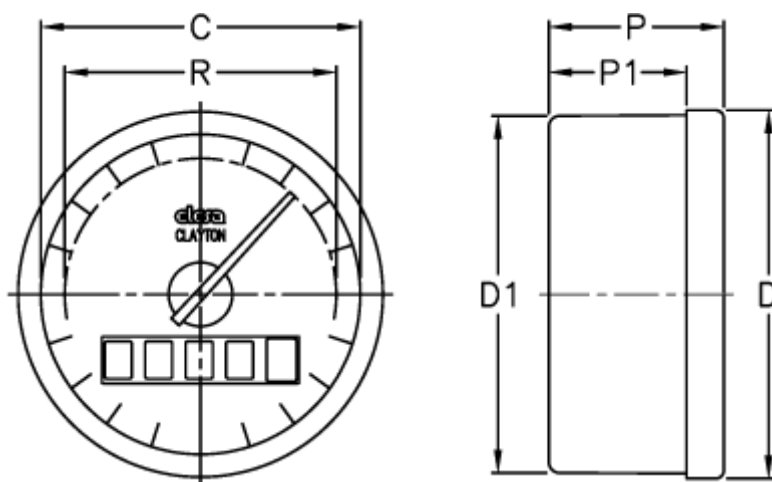

# Data Sheet

Article number: 2307072501

Description: E+G Gravity indicator  
GW12-0001.0-D

## Measures

C	= 60
D	= 68.5
D1	= 67
Indicator accuracy	= 0,01
P	= 33
P1	= 26
R	= 51